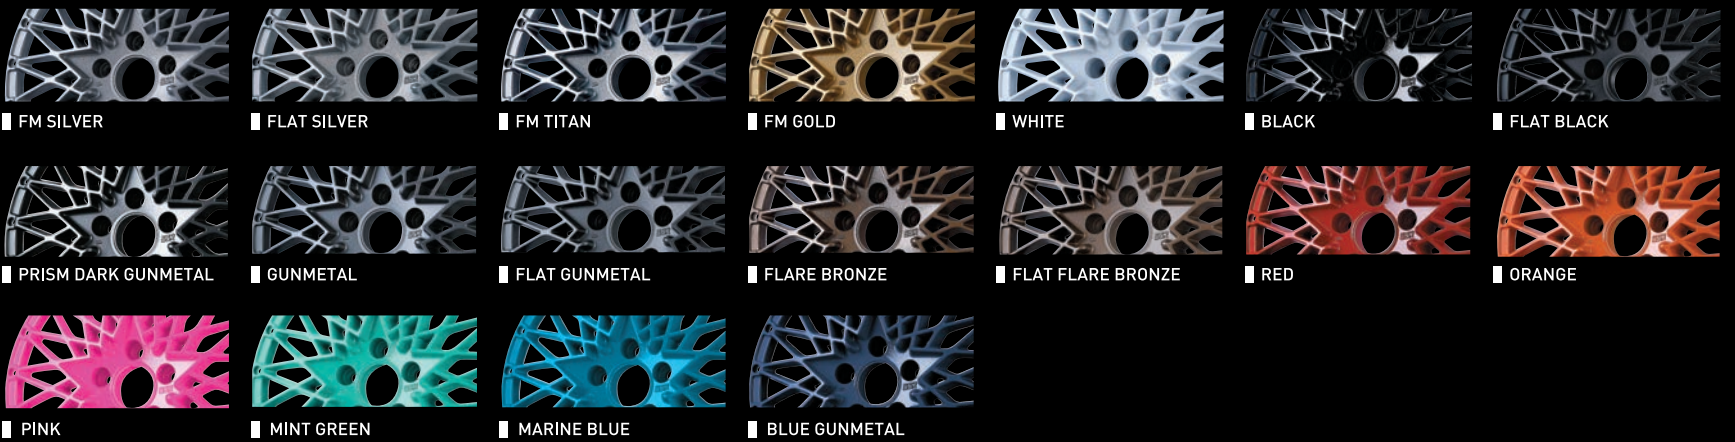

DISK

① 1 COLOR FULL PAINT

BRAND EXECUTOR / Professor / REINER / ABELA / SSR MINERVA

BRAND Formula / DEVIDE / XROSSWUCH

INDIVIDUAL ONLY

② RAINBOW PAINT

BRAND >>> for EXECUTOR
for ABELA for MINERVA for REINER
for Professor for WERFEN

■ SPECTRUM SILVER

③ S.B.C (SUPER BLACK COAT)

BRAND >>> for ABELA for REINER
for Professor

■ S.B.C

④ envy Kandy Color SSR 22

BRAND >>>
for EXECUTOR
for ABELA for MINERVA
for REINER for Professor
for WERFEN

⑤ GALAXY CLEAR COLOR

BRAND >>>
for EXECUTOR
(CV05/05S, EX06R)
for ABELA

■ GALAXY CLEAR BLACK

■ GALAXY CLEAR RED

■ GALAXY CLEAR GOLD

⑥ BLACK BRONZE

BRAND >>>
for EXECUTOR
(CV05/05S, EX06R)
for ABELA

■ BLACK POLISH× BRONZE CLEAR

⑦ POLISH & PAINT (GLOSS CLEAR)

BRAND >>>
for EXECUTOR (CV05/05S, EX06R)
for ABELA

■ WHITE POLISH

■ GOLD POLISH

■ GUNMETAL POLISH

■ BLACK POLISH

■ BRONZE POLISH