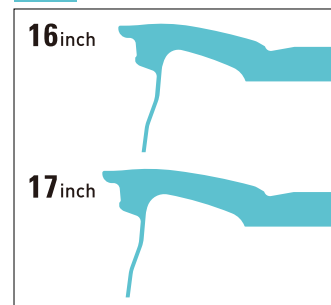

## FUNCTION ICON

16/17inch

DARK SILVER

17"

GLOSS BLACK

17"

## DEVIDE X01H for HIACE

\*This item is Standard compliant product for JWL800KG and JWL-T.

[CODE : XD]

SIZE		COLOR / PRICE		H/P.C.D.	INSET	フェイス突出 FACE PROTRUSION (mm)	WEIGHT	CENTER BORE (φ) × HUB CLEARANCE (mm)
		ダークシルバー (DARK SILVER)	グロスブラック (GLOSS BLACK)					
		税込価格 (税抜価格)	税込価格 (税抜価格)					
16 inch	6.5J	¥44,000 (¥40,000)	¥44,000 (¥40,000)	6/139.7	38	2.0	8.46	φ106.1×H27.5
17 inch	6.5J	¥50,600 (¥46,000)	¥50,600 (¥46,000)	6/139.7	38	2.1	8.92	φ106.1×H27.5

The sizes marked "▲" are aggressive sizes, please check the distance from tire to fender or the space of inner fender for your car.

- STANDARD COLOR : DARK SILVER , GLOSS BLACK
- ATTACHEMENT : CENTER CAP(C-FLAT : PARTS341H)  
AIR VALVE(SVI-3 : PARTS010)  
FFT-R STICKER(PARTS249R)

## FACE LINE

6.5J ※ The drawing is an example for one of the size