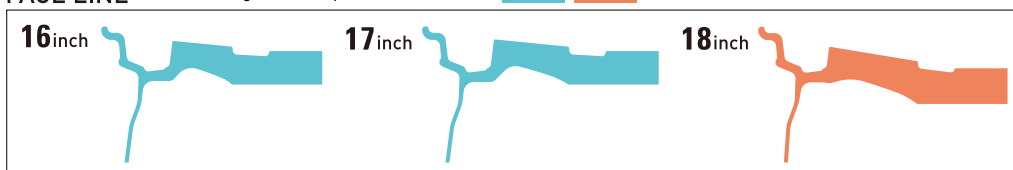

OPTIONAL PARTS

RACING STEEL NUT (BLACK)

M12×P1.5×17HEX
LENGTH 48mm
(PARTS024)
¥990(¥900)

CENTER CAP

C-HI [MAT BLACK]
(PARTS342MB)
¥4,950(¥4,500)

REPAIR PARTS

CENTER CAP

C-HI
(PARTS342)
¥4,950(¥4,500)

AIR VALVE

SVI-3
(PARTS010)
¥1,100(¥1,000)

C-HI [MAT BLACK]
(PARTS342MB)
¥4,950(¥4,500)