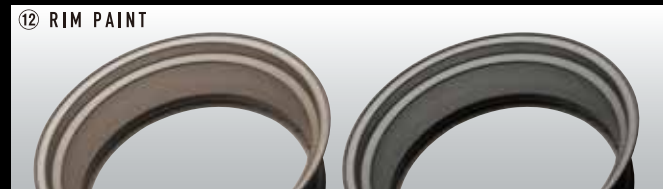

OO RIM

OUTER RIM

■ SILVER ■ GUN METALLIC ■ GOLD ■ BRONZE ■ FLAT BLACK

■ BRONZE CLEAR

■ BLACK ANODIZED

■ STANDARD

INNER RIM

■ BRONZE ■ GUN METALLIC

■ BLACK ANODIZED

■ STANDARD

SSR LASER MARKING

FOR STANDARD ANODIZED AND BLACK ANODIZED RIM ONLY.

There is no space if the RIM is too shallow.

You can choose SSR or SAME LOGO as Product BRAND.

POINT 1 : AROUND AIR VALVE.

POINT 2 : OPPOSITE SIDE TO 1.

■ LOGO

PIERCE BOLT

CHROME

15 CLASSICAL

14 COLOR PIERCE
■ GOLD

14 COLOR PIERCE
■ RED

14 COLOR PIERCE
■ BLUE